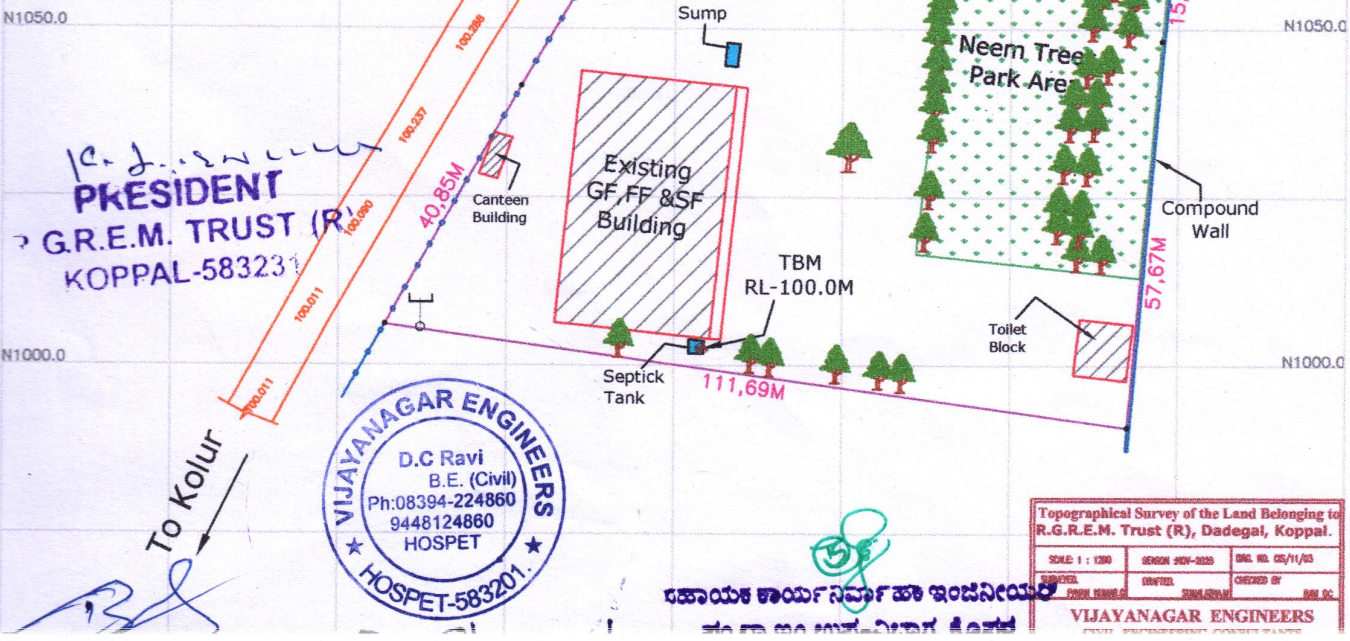

NAME OF THE TRUST & COLLEGE :
R.G.R.E.M. Trust (R), Dadegal, Koppal.
Rajiv Gandhi Rural college of Education (B.Ed), Kolar Road, Dadegal, Koppal-583238
 Sy.No-29/4 3 Acres 08 Gunta

AREA STATEMENT				
Sl. No.	Particulars	Area (IN SQM)	Area (IN SFT)	Area (IN ACRE)
1	COLLEGE BUILDING	873.18	9398.83	
2	PLAY GROUND	5228.42	56278.24	
3	COLLEGE CANTEEN	18.06	194.40	
4	COLLAGE CAMPUS	4794.69	51609.61	
5	PARK	1968.51	21188.87	
6	TOILET BLOCK	67.09	722.15	
TOTAL		12949.94	139392.10	3.20

Area :
 12949.94 Sq.M
 139392.10 Sq.ft
 3.20 Acres

LEGEND

Description	Symbol
Bench Mark RL100.0	
Building	
Electrical Poll	
Borehole	
Neem tree	
Other tree	
Coconut tree	
Fence	

(Signature)
PRÉSIDENT
R.G.R.E.M. TRUST (R)
KOPPAL-583238